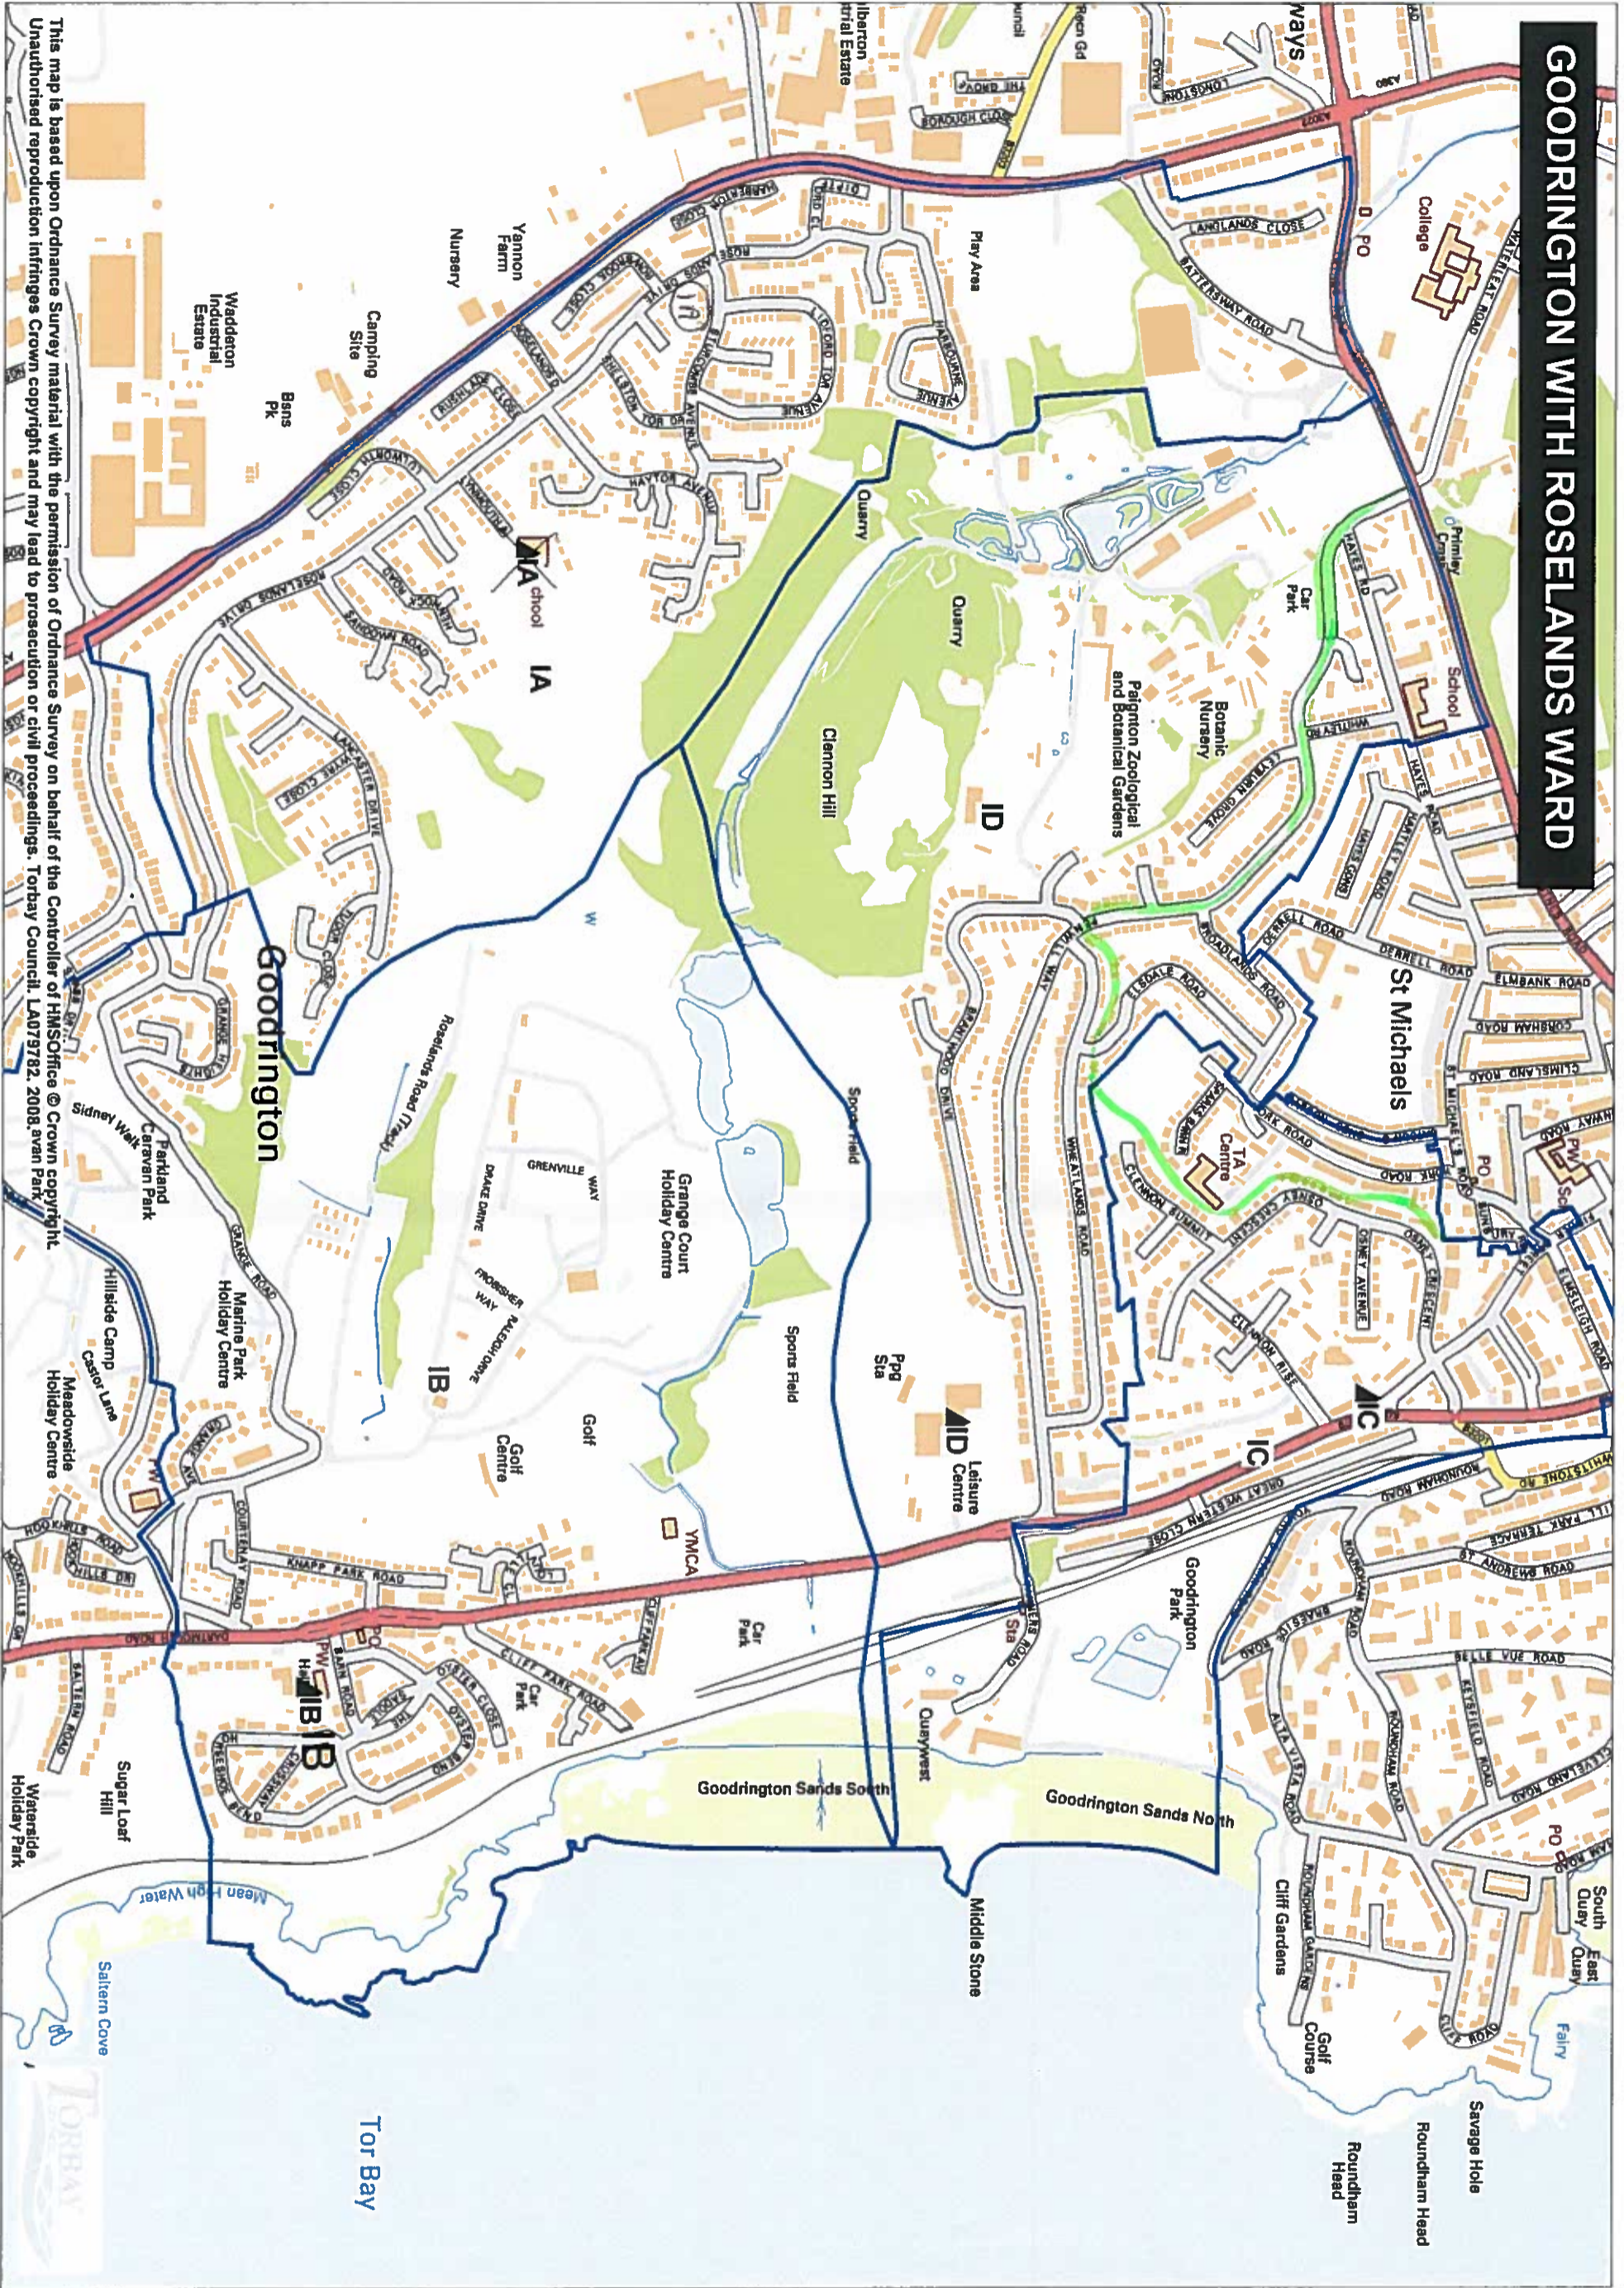

TORBAN COT (COMMUNITY PARTNERSHIP FEEDBACK MAP D.

# GOODRINGTON WITH ROSELANDS WARD

This map is based upon Ordnance Survey material with the permission of Ordnance Survey on behalf of the Controller of HMSO. © Crown copyright. Unauthorised reproduction infringes Crown copyright and may lead to prosecution or civil proceedings. Torbay Council. LA079782. 2008. Swan Park.